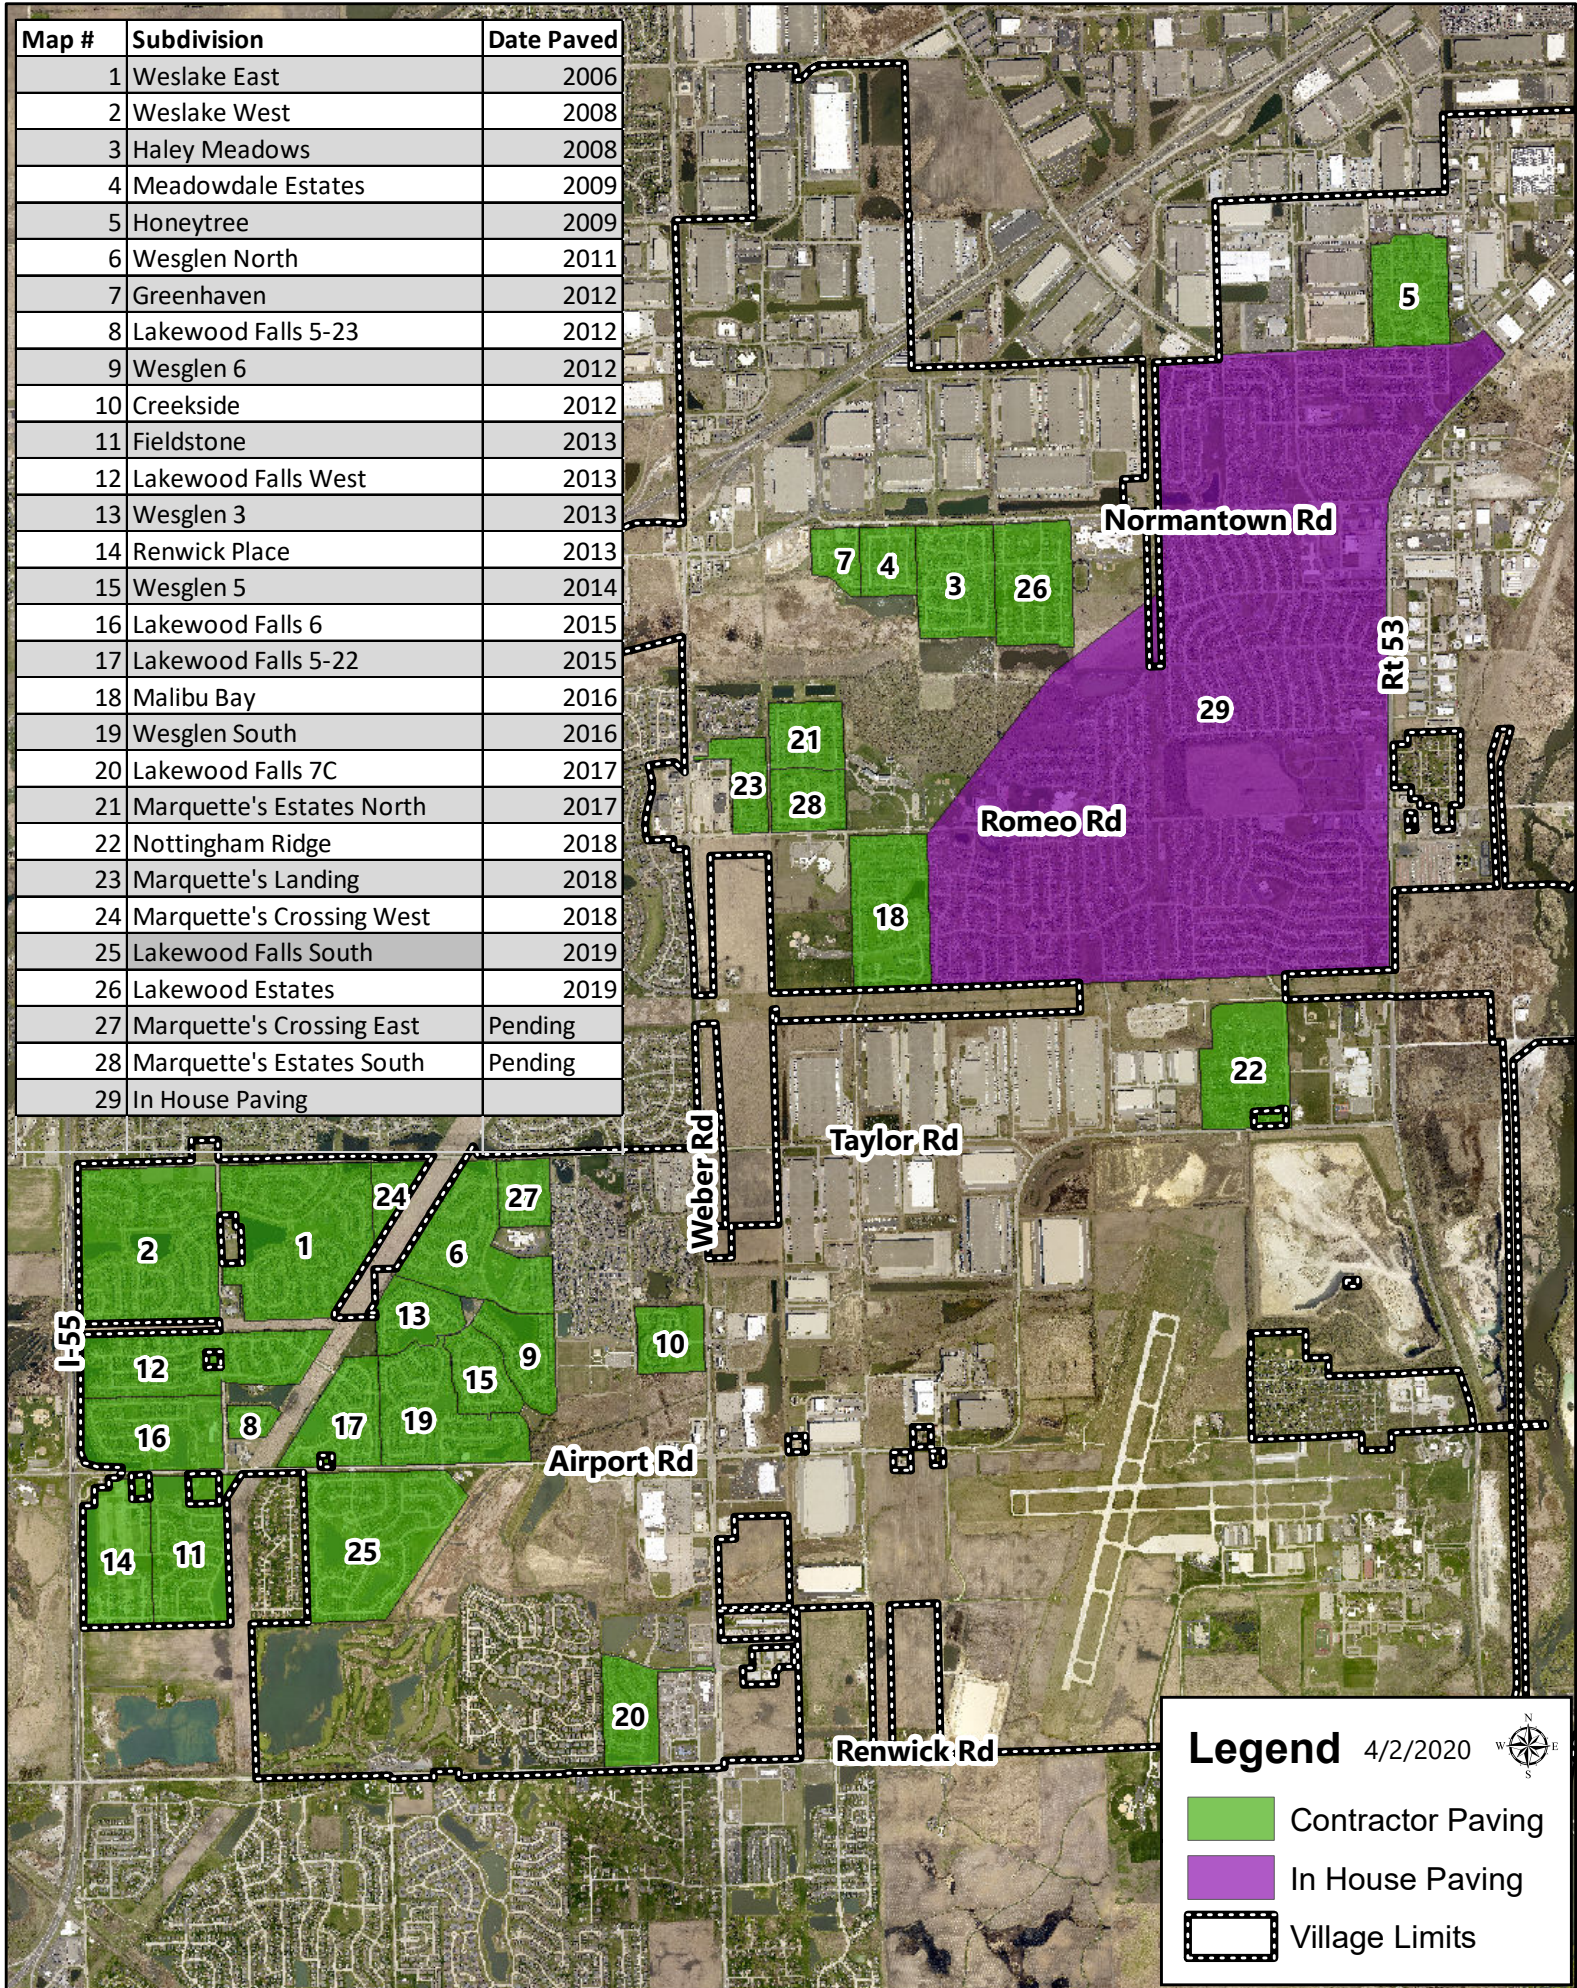

# Residential Pavement Resurfacing

Map #	Subdivision	Date Paved
1	Weslake East	2006
2	Weslake West	2008
3	Haley Meadows	2008
4	Meadowdale Estates	2009
5	Honeytree	2009
6	Wesglen North	2011
7	Greenhaven	2012
8	Lakewood Falls 5-23	2012
9	Wesglen 6	2012
10	Creekside	2012
11	Fieldstone	2013
12	Lakewood Falls West	2013
13	Wesglen 3	2013
14	Renwick Place	2013
15	Wesglen 5	2014
16	Lakewood Falls 6	2015
17	Lakewood Falls 5-22	2015
18	Malibu Bay	2016
19	Wesglen South	2016
20	Lakewood Falls 7C	2017
21	Marquette's Estates North	2017
22	Nottingham Ridge	2018
23	Marquette's Landing	2018
24	Marquette's Crossing West	2018
25	Lakewood Falls South	2019
26	Lakewood Estates	2019
27	Marquette's Crossing East	Pending
28	Marquette's Estates South	Pending
29	In House Paving	

**Legend** 4/2/2020

- Contractor Paving
- In House Paving
- Village Limits